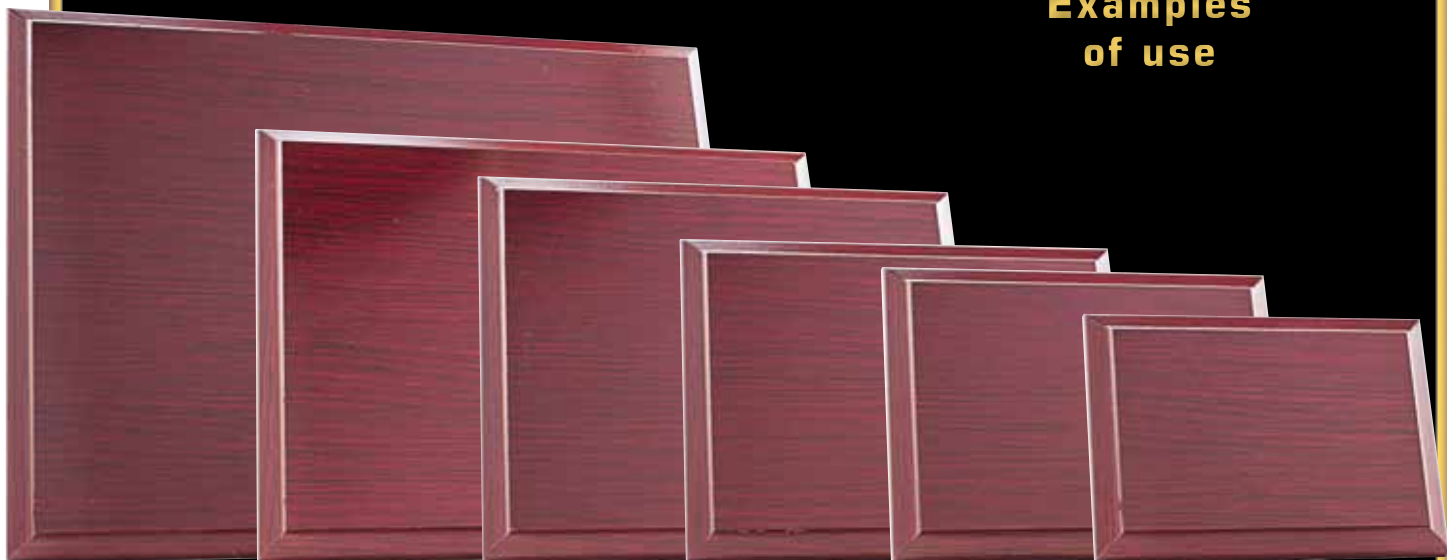

PCY1801
297x225mm

SHIELD HOLDERS USED ON THESE PLAQUES

PCY1802
225x167mm

**SEE YOUR RETAILER
FOR CUSTOM COLOUR-TEC
DESIGNS TO SUIT YOUR
CLUB, SPORT OR EVENT**

PCY1803
297x225mm

PCY1804
380x280mm

Examples of use